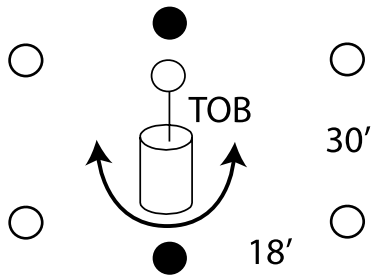

12'

Engage Target on Barrel Last.

36'

18'

Start/Finish

#28

H. Engage the entire Random course first, then round the Rundown barrel  
Procedurals: 1, 3