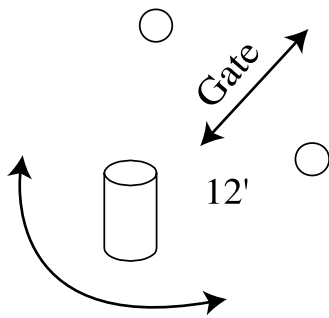

12'

21'

12'

Targets in gate do not have to be engaged going through the gate. Rider may enter gate from either side.

TTR Short

12'

21'

18'

Start/Finish

#2

- A. Engage the farthest light targets first
  - H. Engage the entire Random course first, then round the Rundown barrel
- Procedurals: 1, 3, 4